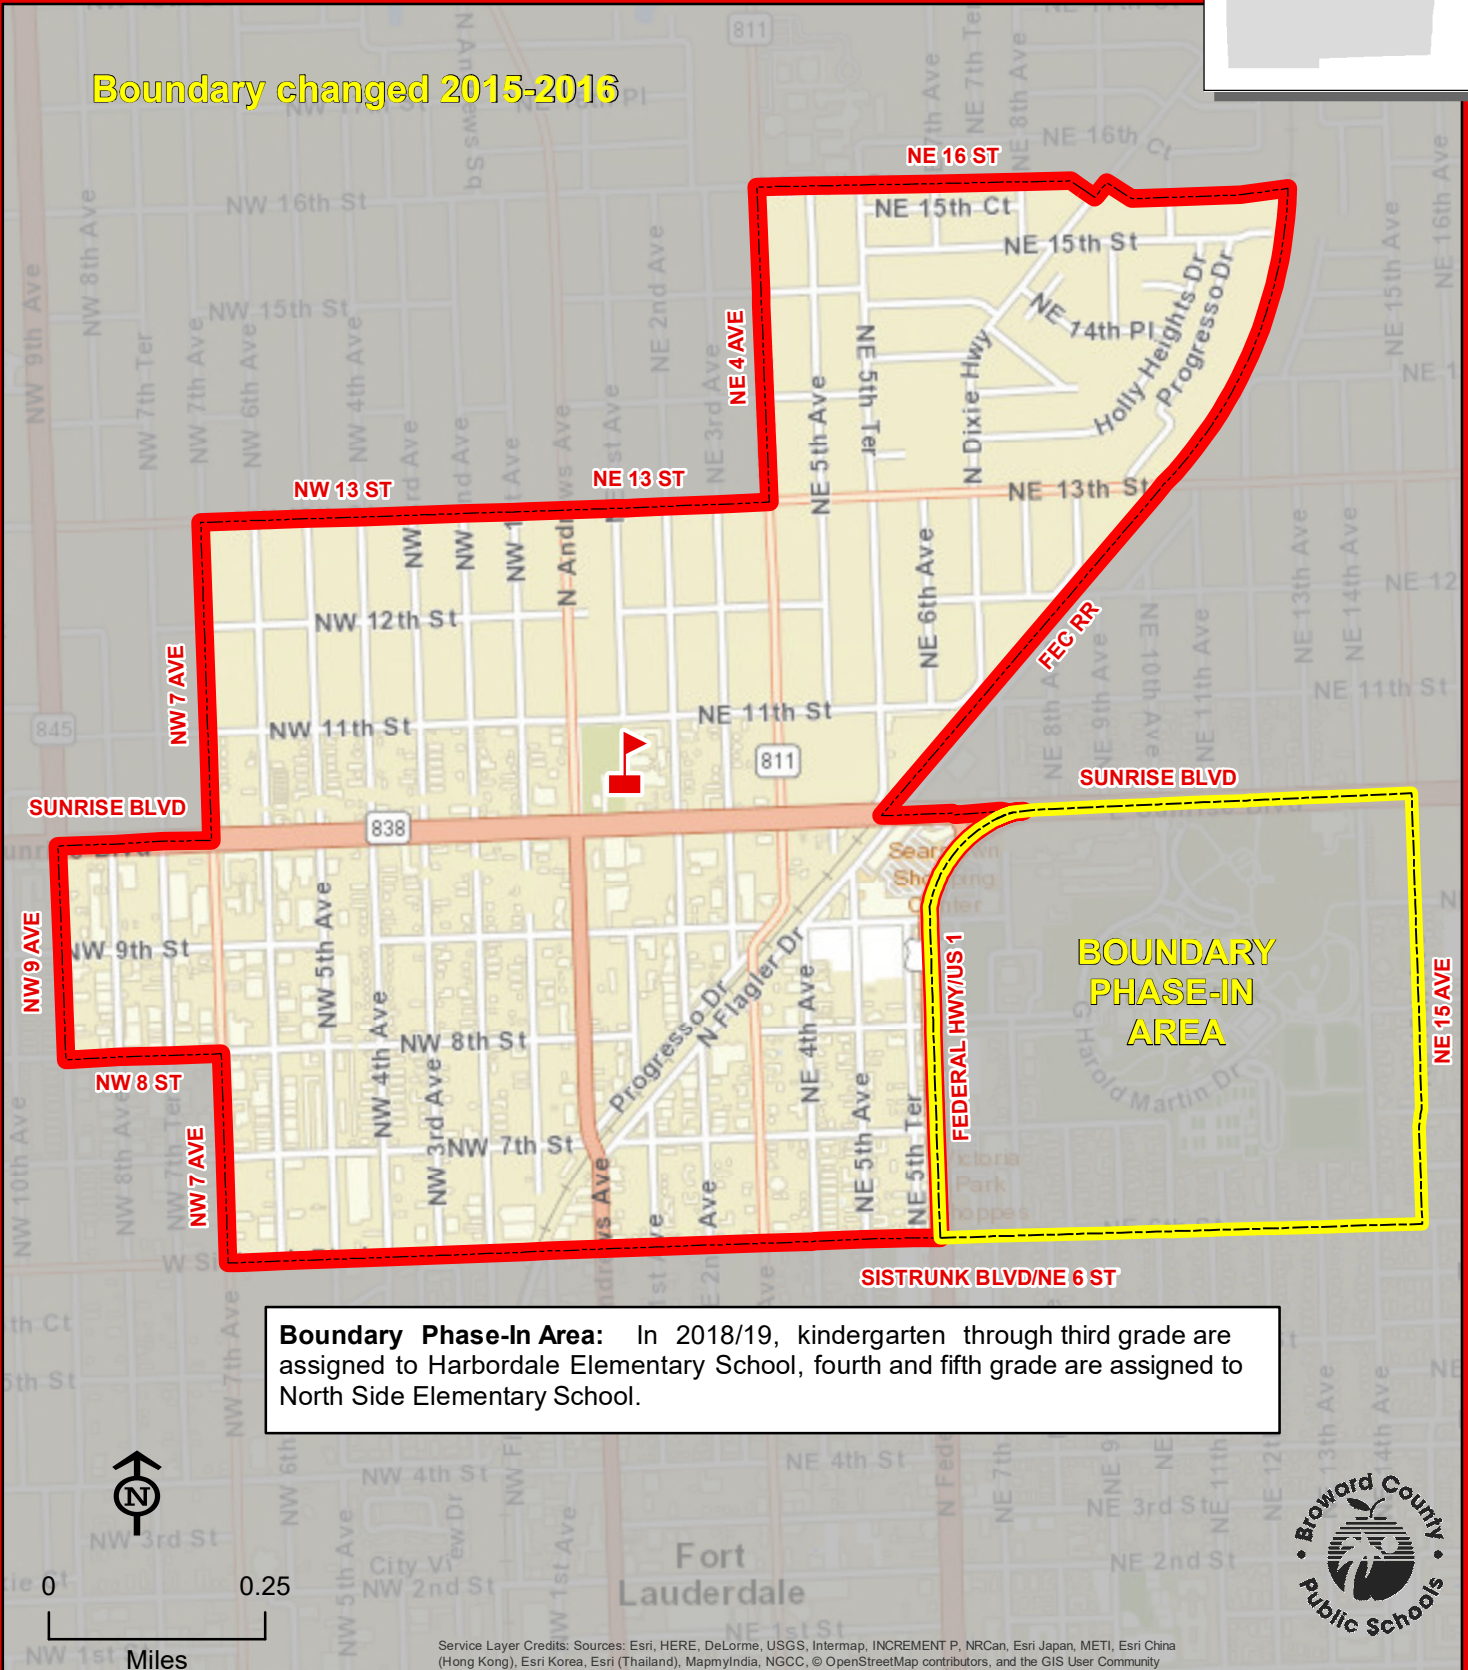

NORTH SIDE ELEMENTARY SCHOOL

120 NE 11 STREET
FORT LAUDERDALE, FLORIDA 33304
754-322-7450

Boundary Phase-In Area

Boundary changed 2015-2016

Service Layer Credits: Sources: Esri, HERE, DeLorme, USGS, Intermap, INCREMENT P, NRCan, Esri Japan, METI, Esri China (Hong Kong), Esri Korea, Esri (Thailand), MapmyIndia, NGCC, © OpenStreetMap contributors, and the GIS User Community

THIS MAP IS FOR CONCEPTUAL PURPOSES ONLY AND SHOULD NOT BE USED FOR LEGAL BOUNDARY DETERMINATIONS